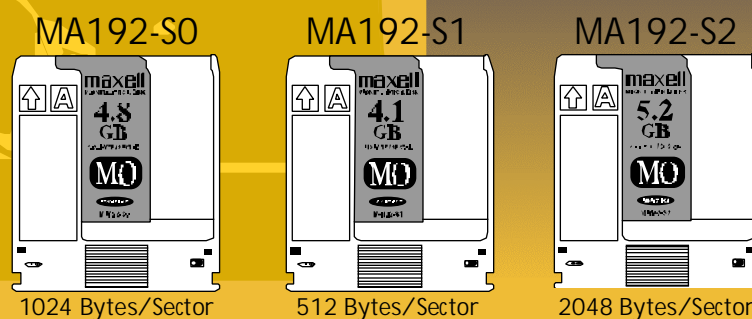

maxell

8X 5.25" MAGNETO OPTICAL DISKS

Maxell introduces the next generation of 5.25" Rewritable Optical Disks with capacities up to 5.2GB!

1024 Bytes/Sector

512 Bytes/Sector

2048 Bytes/Sector

FEATURES & BENEFITS

High Capacity

8 times the capacity of 1st generation 5.25" MO disks, Up to 5.2 Gigabytes!

Reliable/Durable

Maxell rewritable optical disks can be erased and re-recorded millions of times. All Maxell optical disks are housed in a sturdy polycarbonate plastic cartridge, with a shutter which opens and closes for drive head access. This design protects the disk surface from exposure to dirt and dust that can cause read/write errors. Long disk life has been achieved through the combination of a high-grade polycarbonate substrate, reliable recording and an anti-corrosive protective resin.

Applications

Rewritable optical disks are perfect for storage intensive files such as graphics, images and large databases. Magneto Optical disks are also ideal for use in jukeboxes.

Disks are available in 512/1024/2048 bytes per second in Rewritable formats and also Continuous Composite WORM (CCW) formats.

SPECIFICATIONS

ITEM	UNIT	MA192-S0	MA192-S1	MA192-S2
Unformatted Capacity	GB	4.8	4.1	5.2
Capacity per Sector	Byte	1024	512	2048
Standard Format	-	ISO/IEC 15286		
Sector Format	-	Zoned Constant Angular Velocity (ZCAV)		
Servo Technique	-	CCS		
Track Density	tpi	29,882		
Recording Density	bpi	63,500		
Recording Tracks	Tracks	128,423	136,911	181,094
Sectors per Track	Sectors	31	17	7
Track Pitch	µm	0.85		
Disk Substrate	-	Polycarbonate		
Disk Size	mm	130(D) x 2.4(T)		
Cartridge Size	mm	135(W) x 153(L) x 11(T)		
Weight	g	164		
Maxell Item #	-	590410	590610	590810
UPC Code	-	0-25215-62404-9	0-25215-62403-2	0-25215-62402-5